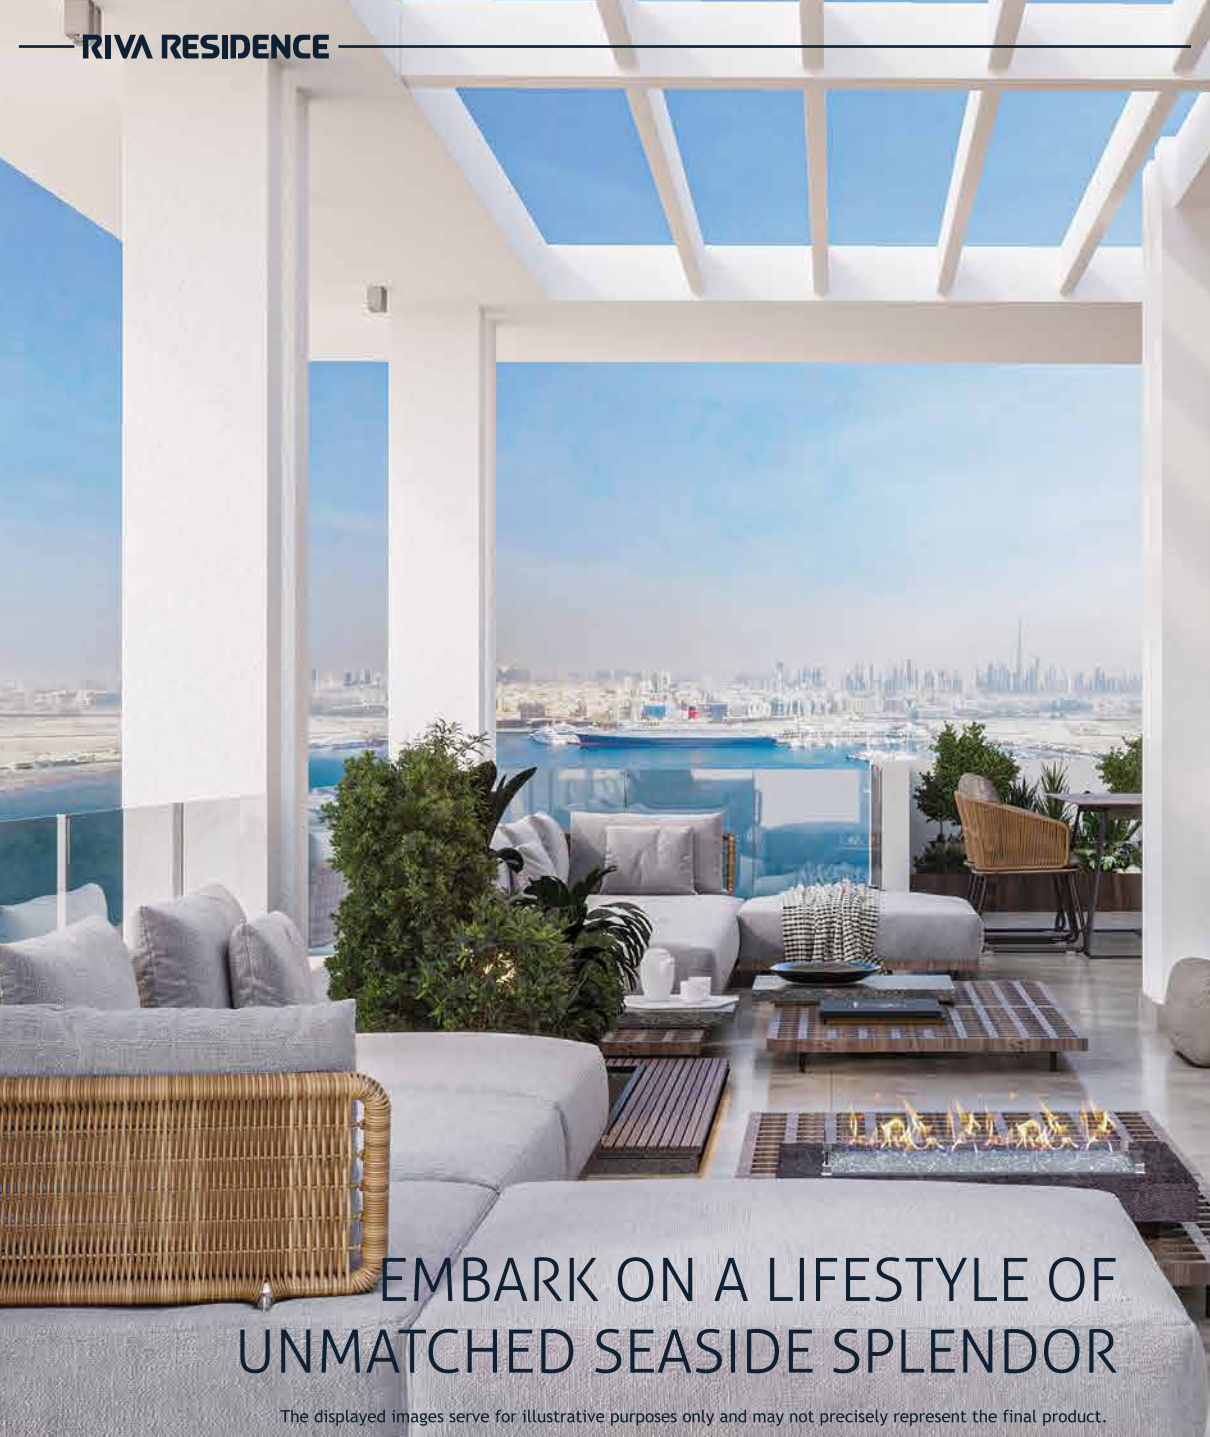

## CRUISING TOWARDS OPULENCE

Indulge your desires and step into a world of unparalleled grandeur at this extraordinary destination. At Riva Residence, every moment is an invitation to luxuriate in endless possibilities, crafting an exquisitely limitless existence that awaits your embrace.

## STEP INTO THE GLAMOUR OF RIVA RESIDENCE

Captivated by the rhythm of waves,  
the spirit of wonder, and a deep love for the sea,  
this magnificent 25-storey enclave of  
residential apartments is a true waterfront  
fantasy brought to life.

## IMMERSE YOURSELF IN UNRIVALED LUXURY

Chic white aesthetics adorn the ceilings, harmonizing with generous windows that bathe the space in luxurious sunlight, offering a captivating setting to relish the panoramic sea views