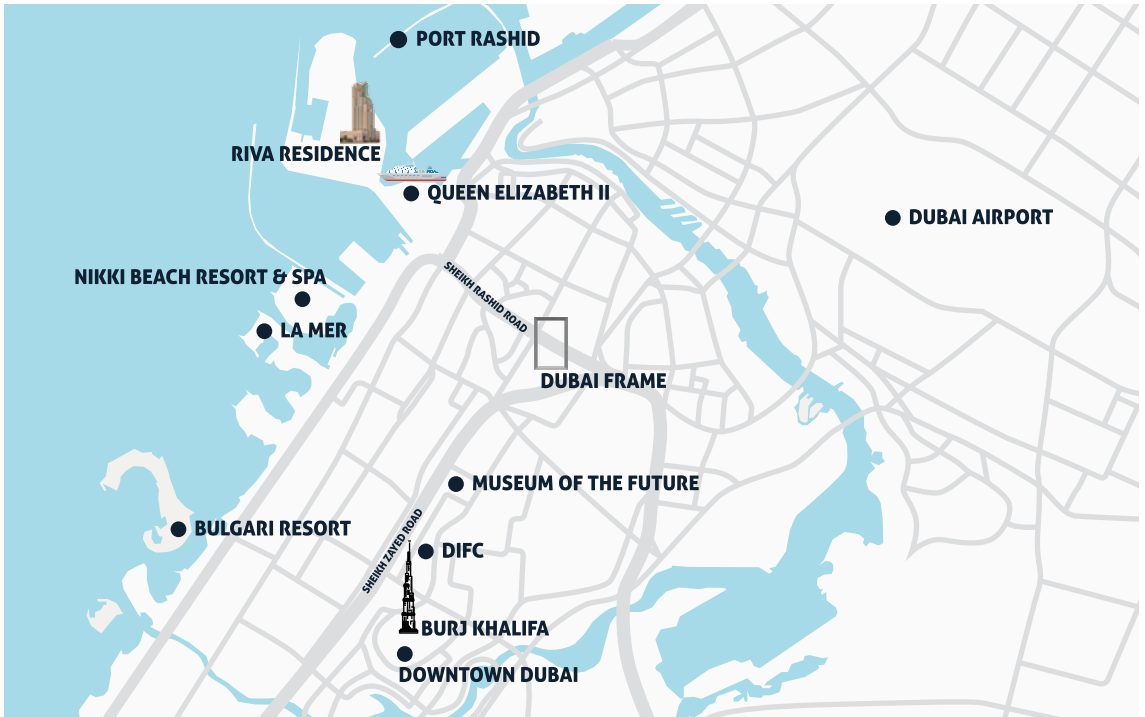

## CRUISING TOWARDS OPULENCE

Indulge your desires and step into a world of unparalleled grandeur at this extraordinary destination. At Riva Residence, every moment is an invitation to luxuriate in endless possibilities, crafting an exquisitely limitless existence that awaits your embrace.

## STEP INTO THE GLAMOUR OF RIVA RESIDENCE

Captivated by the rhythm of waves,  
the spirit of wonder, and a deep love for the sea,  
this magnificent 25-storey enclave of  
residential apartments is a true waterfront  
fantasy brought to life.

Strategically positioned, Riva Residence offers seamless access to Dubai's historic old city, bustling financial hub, and the picturesque Jumeirah area. Within a short drive, residents can easily reach iconic landmarks like the Dubai Mall and Burj Khalifa in the vibrant Dubai Downtown.

- ◆ 10 minutes to Sheikh Zayed Road
- ◆ 15 minutes to Dubai International Airport
- ◆ 20 minutes to Downtown Dubai
- ◆ 20 minutes to the Burj Khalifa

RIVA RESIDENCE

مدينة دبي الملاحية  
Dubai Maritime City